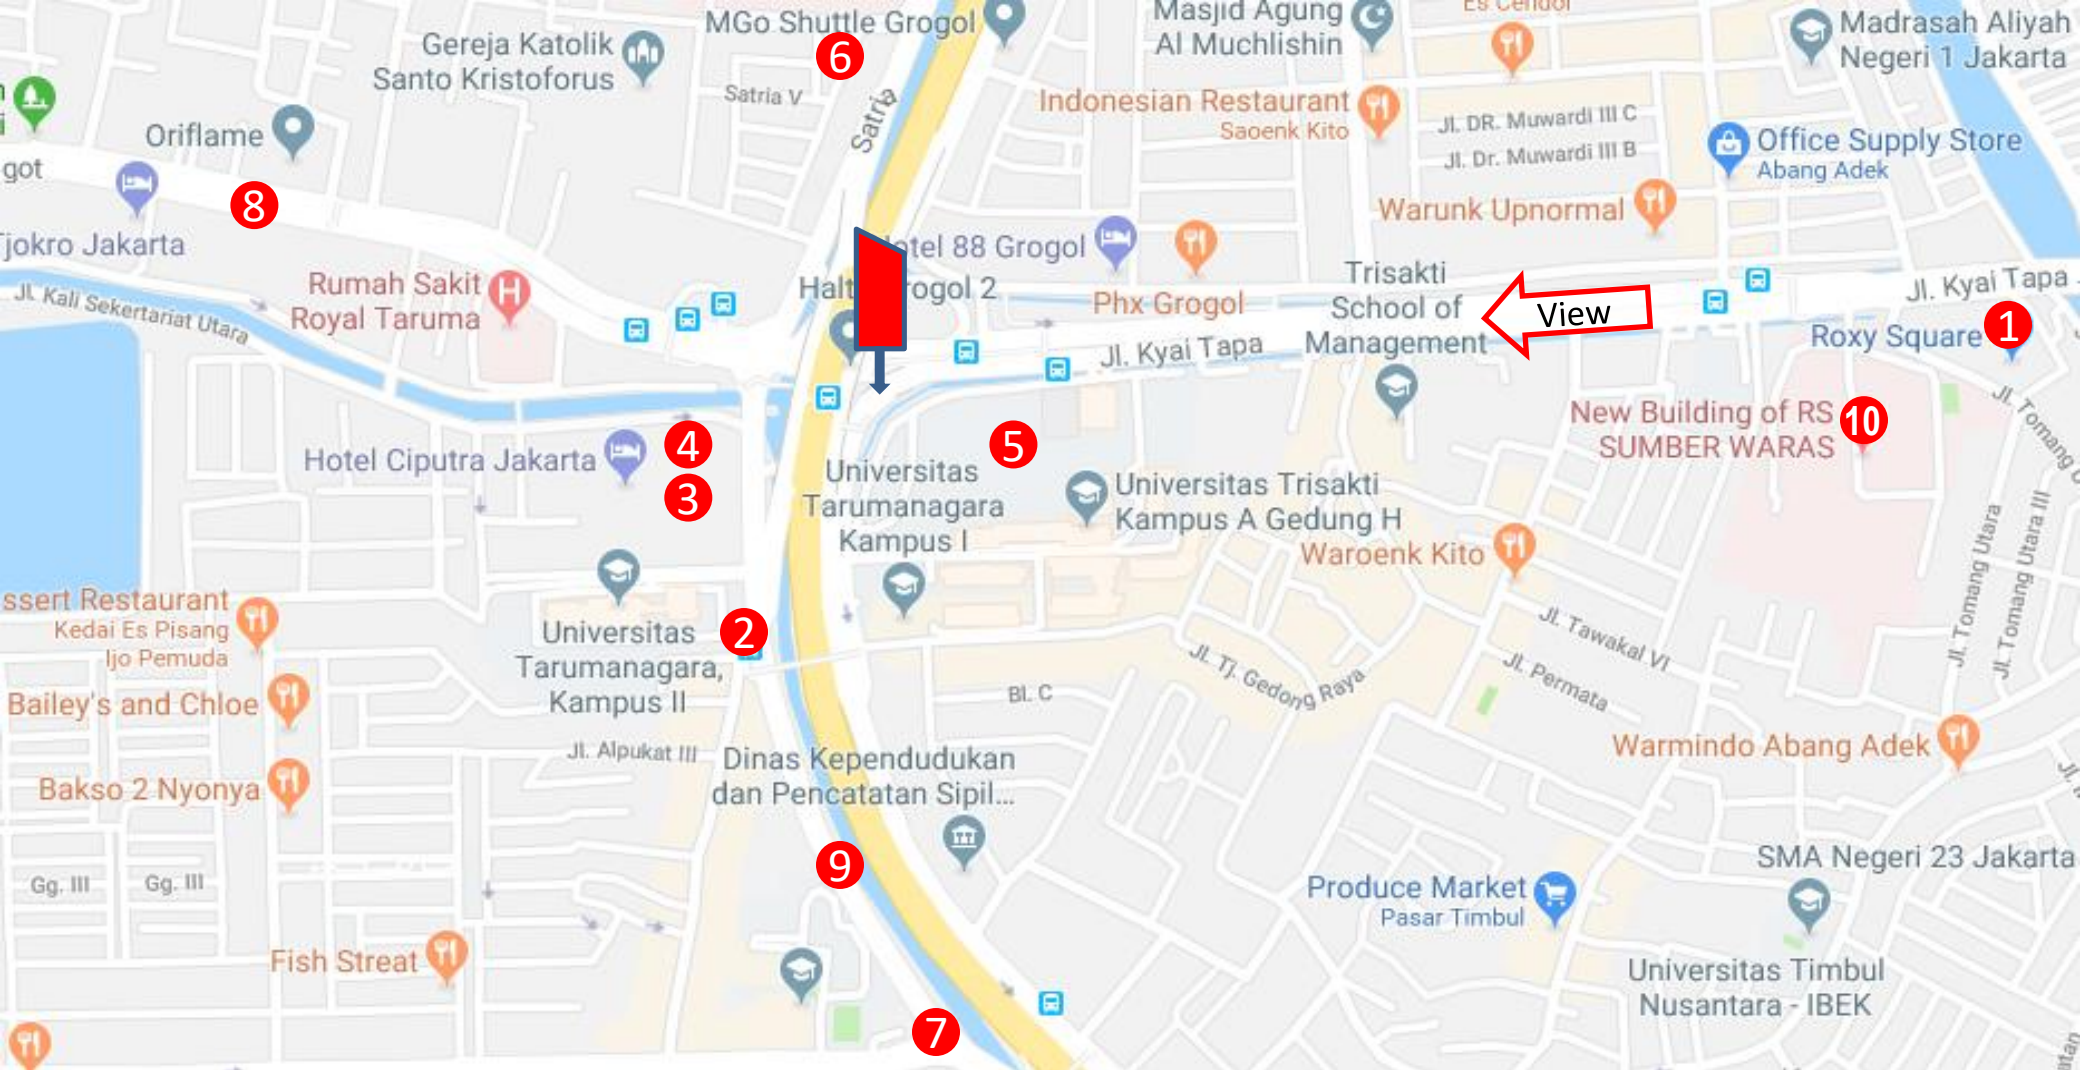

levelight  
media

DIGITAL OUT OF HOME

**LED**  
**KYAI TAPA**

TRAFFIC VIEW  
Roxy to Daan Mogot

AREA  
Business District,  
Shopping Center, Café,  
Bars, Apartment, Campus

SIZE  
SCHEDULE  
DURATION  
SPOTS/DAY

## POINT OF INTEREST

1. Roxy Square
2. Univ Tarumanagara
3. Mall Ciputra
4. Hotel Ciputra
5. Univ. Trisakti
6. Shuttle Grogol
7. Mall Taman Anggrek
8. Jl. Daan Mogot
9. Jl. S. Parman
10. RS. Sumber Waras